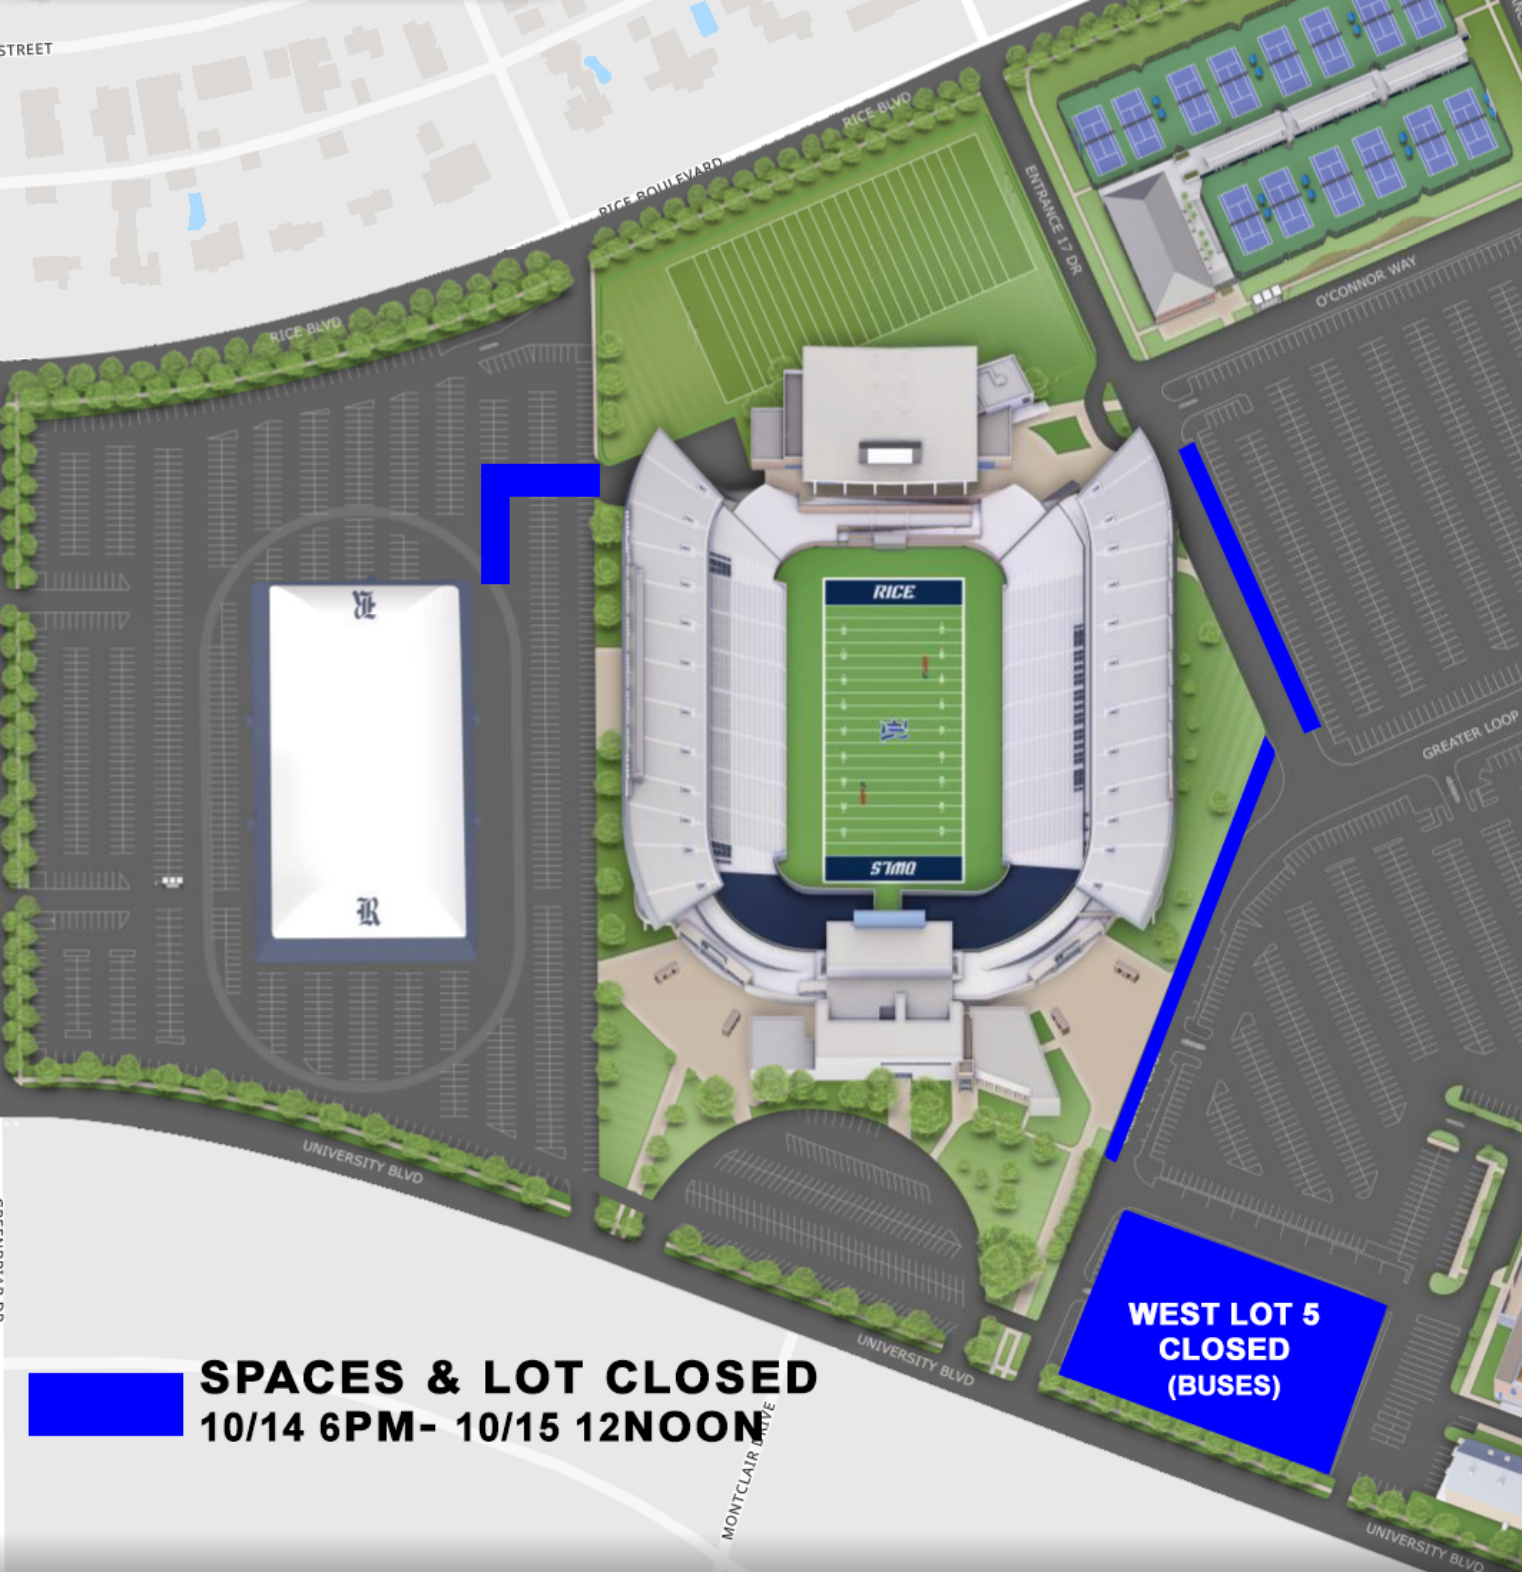

STREET

SPACES & LOT CLOSED
10/14 6PM- 10/15 12NOON

**WEST LOT 5
CLOSED
(BUSES)**