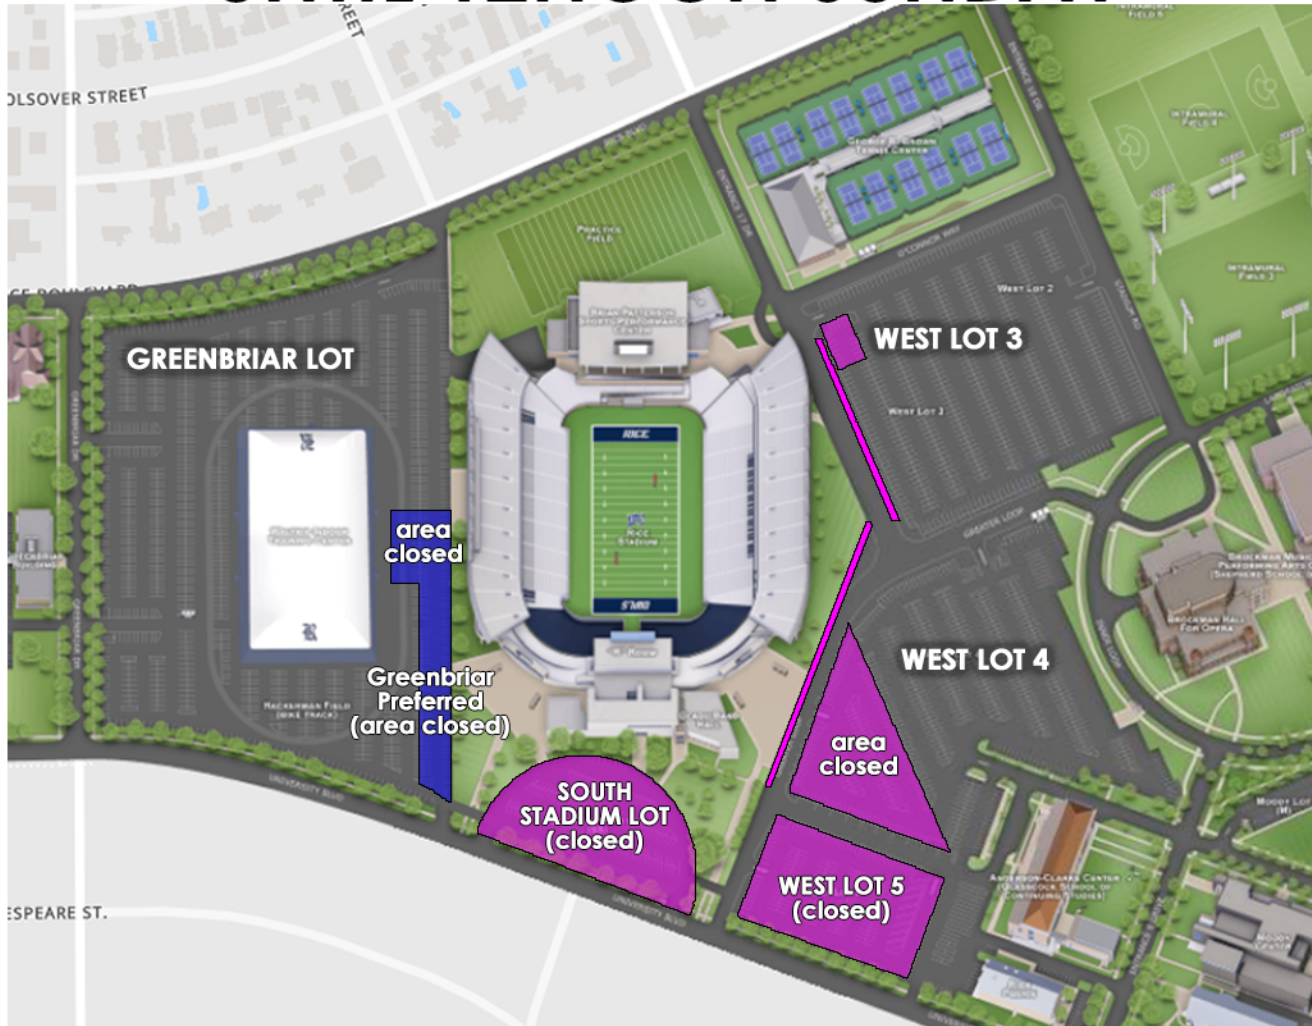

ATTENTION - SEE MAP - AREAS/LOTS CLOSED AT 7PM WEDNESDAY (BLUE) & AT 7PM THURSDAY (PINK) UNTIL 12NOON SUNDAY

**TO AVOID BEING TICKETED AND TOWED AT
YOUR EXPENSE. DO NOT PARK IN CLOSED AREA.**

AT YOUR SERVICE,
THE RICE PARKING TEAM
713-348-2020