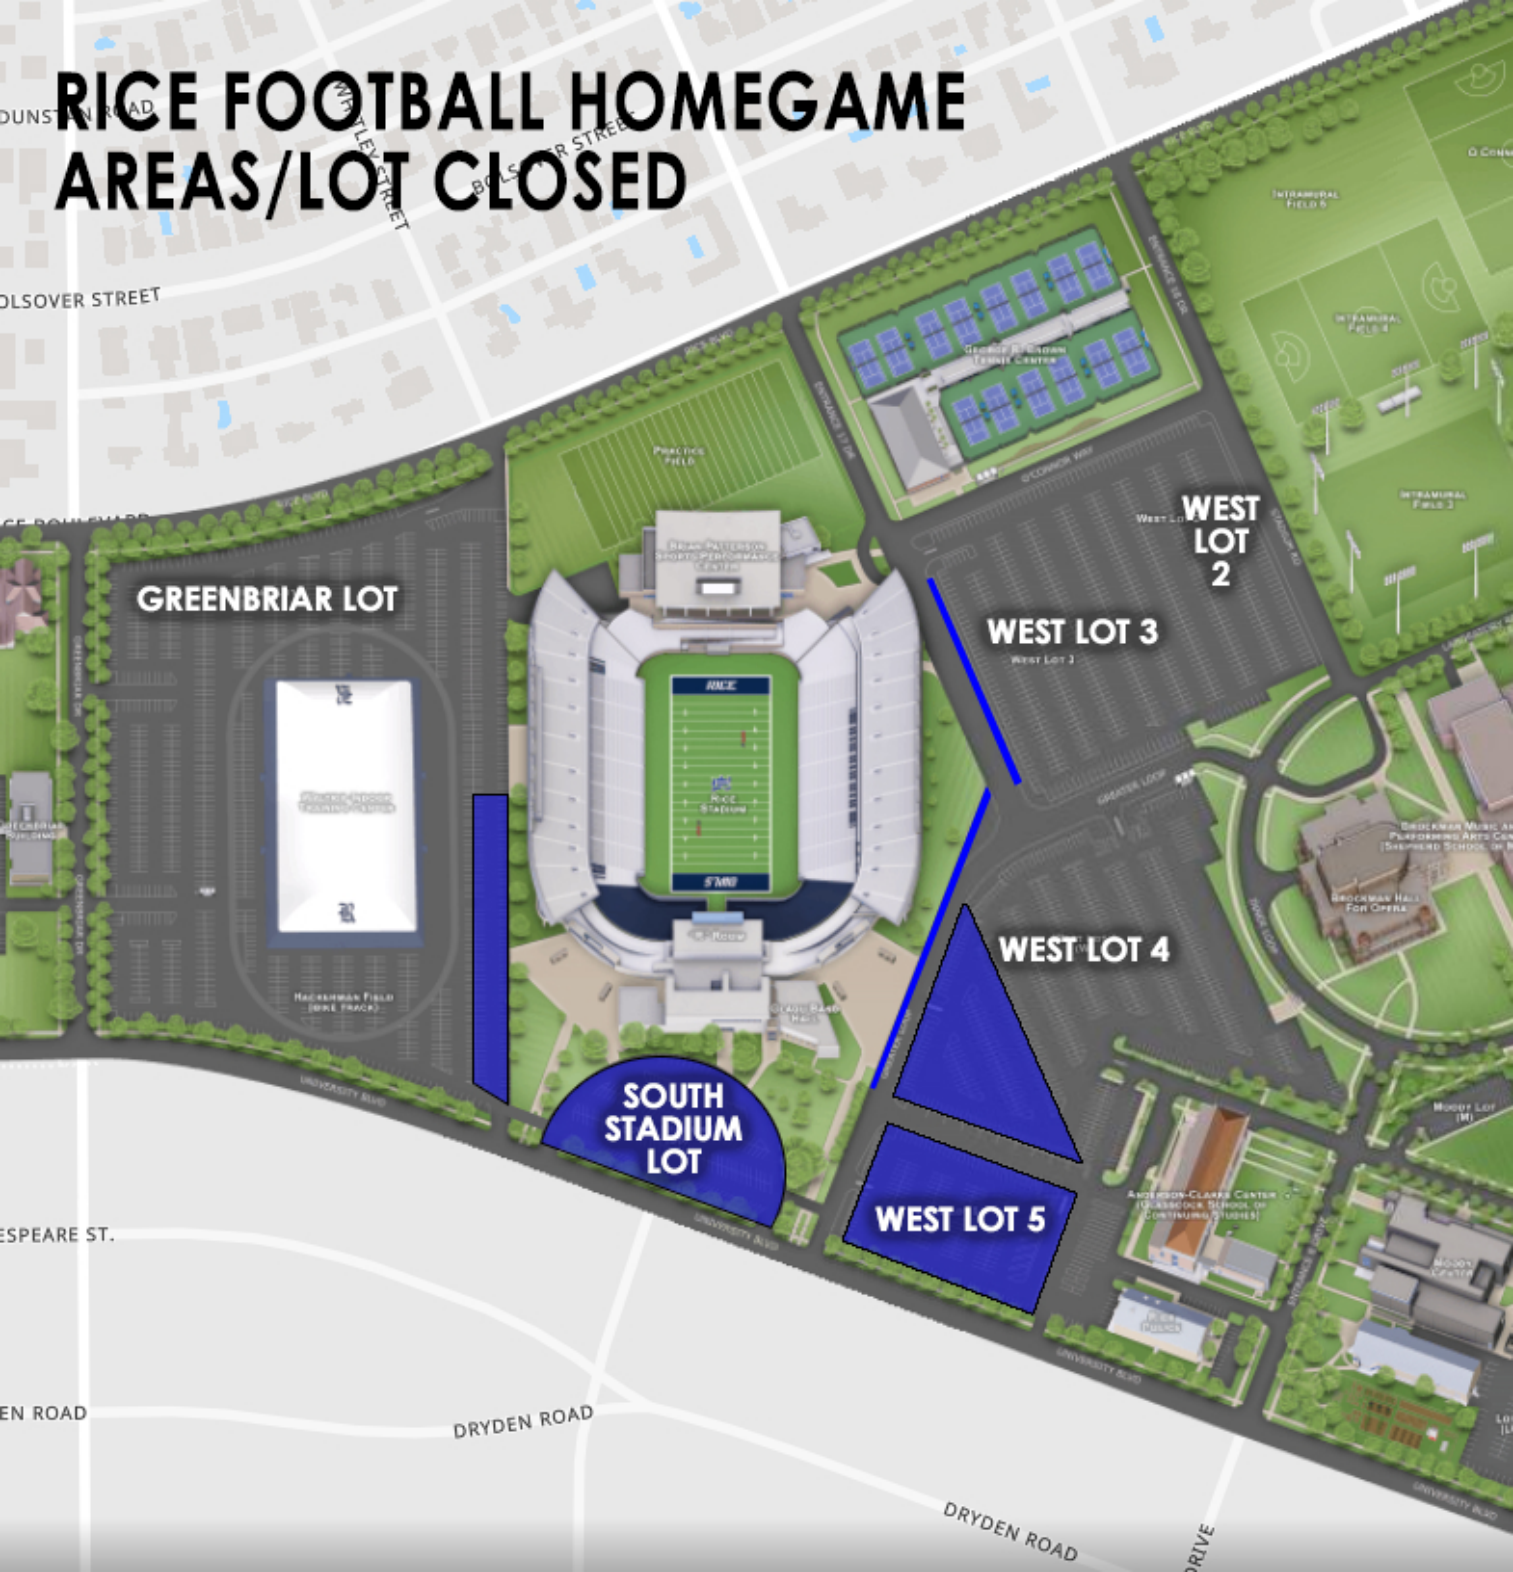

RICE FOOTBALL HOMEGAME AREAS/LOT CLOSED

GREENBRIAR LOT