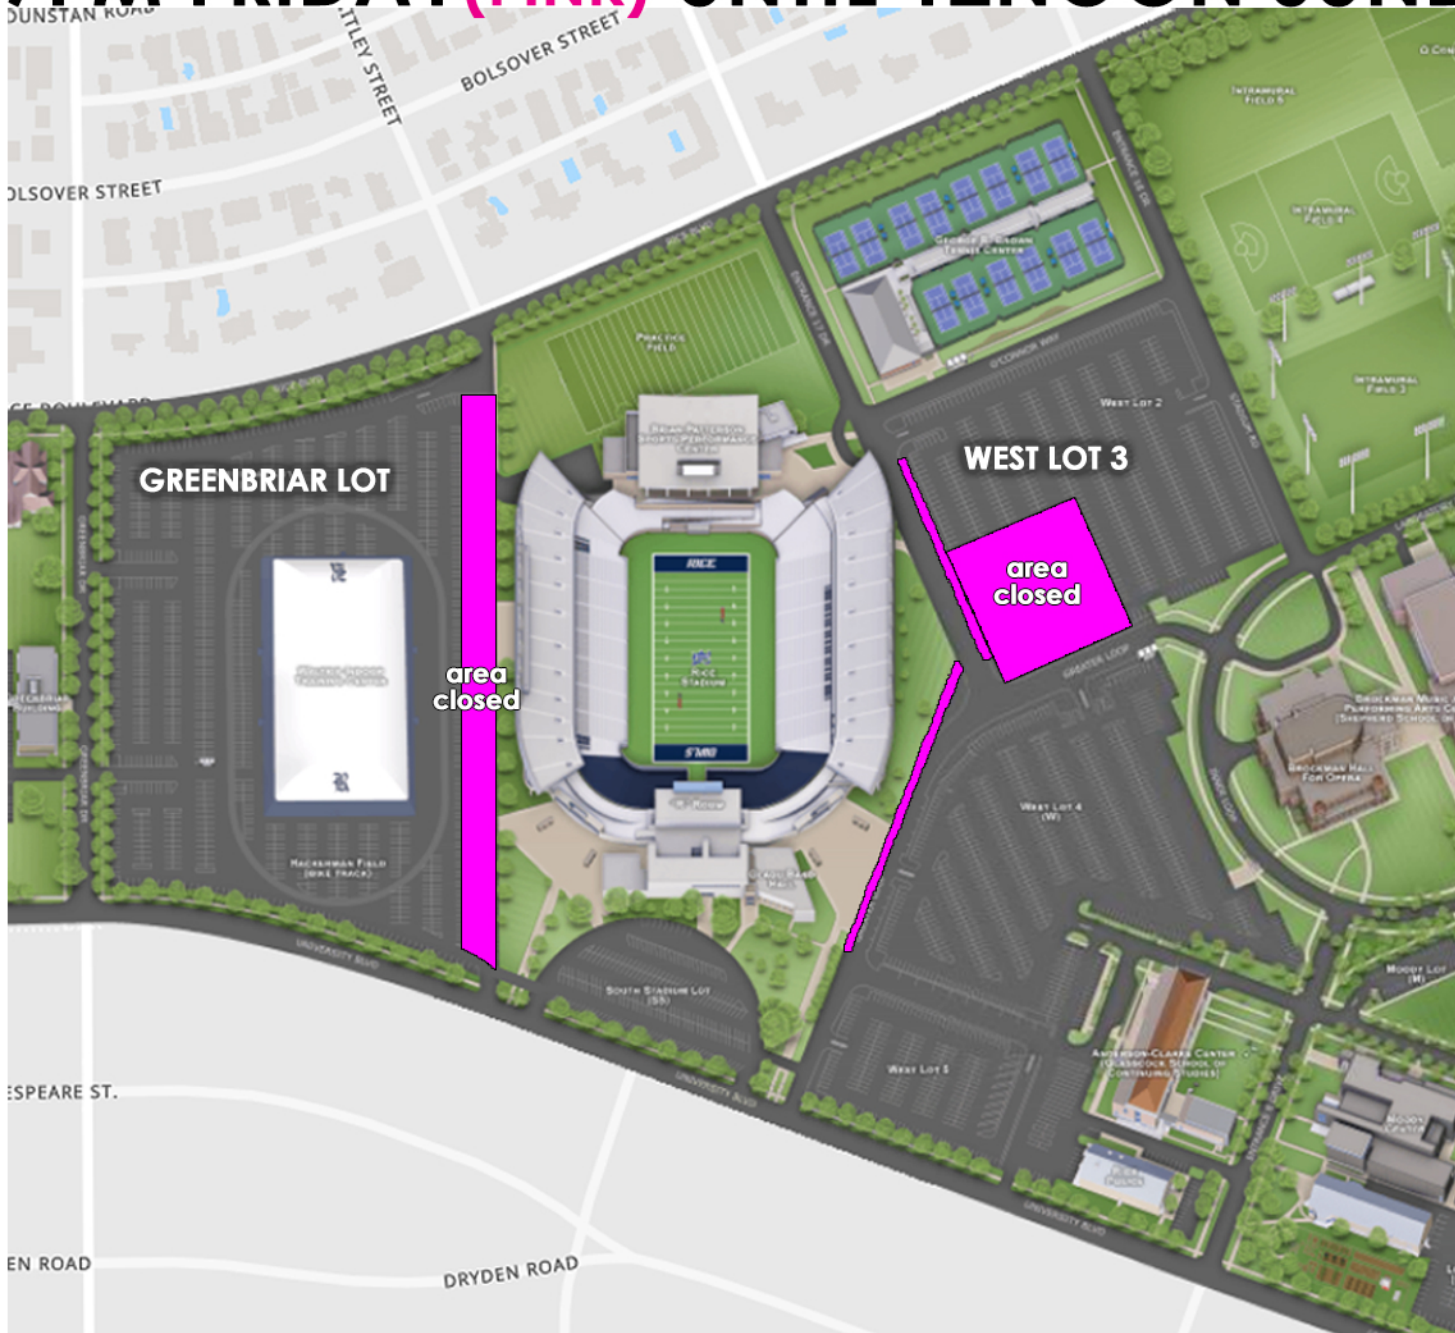

# ATTENTION - SEE MAP - AREAS CLOSED AT 7PM FRIDAY (PINK) UNTIL 12NOON SUNDAY

AT YOUR SERVICE,  
THE RICE PARKING TEAM  
713-348-2020